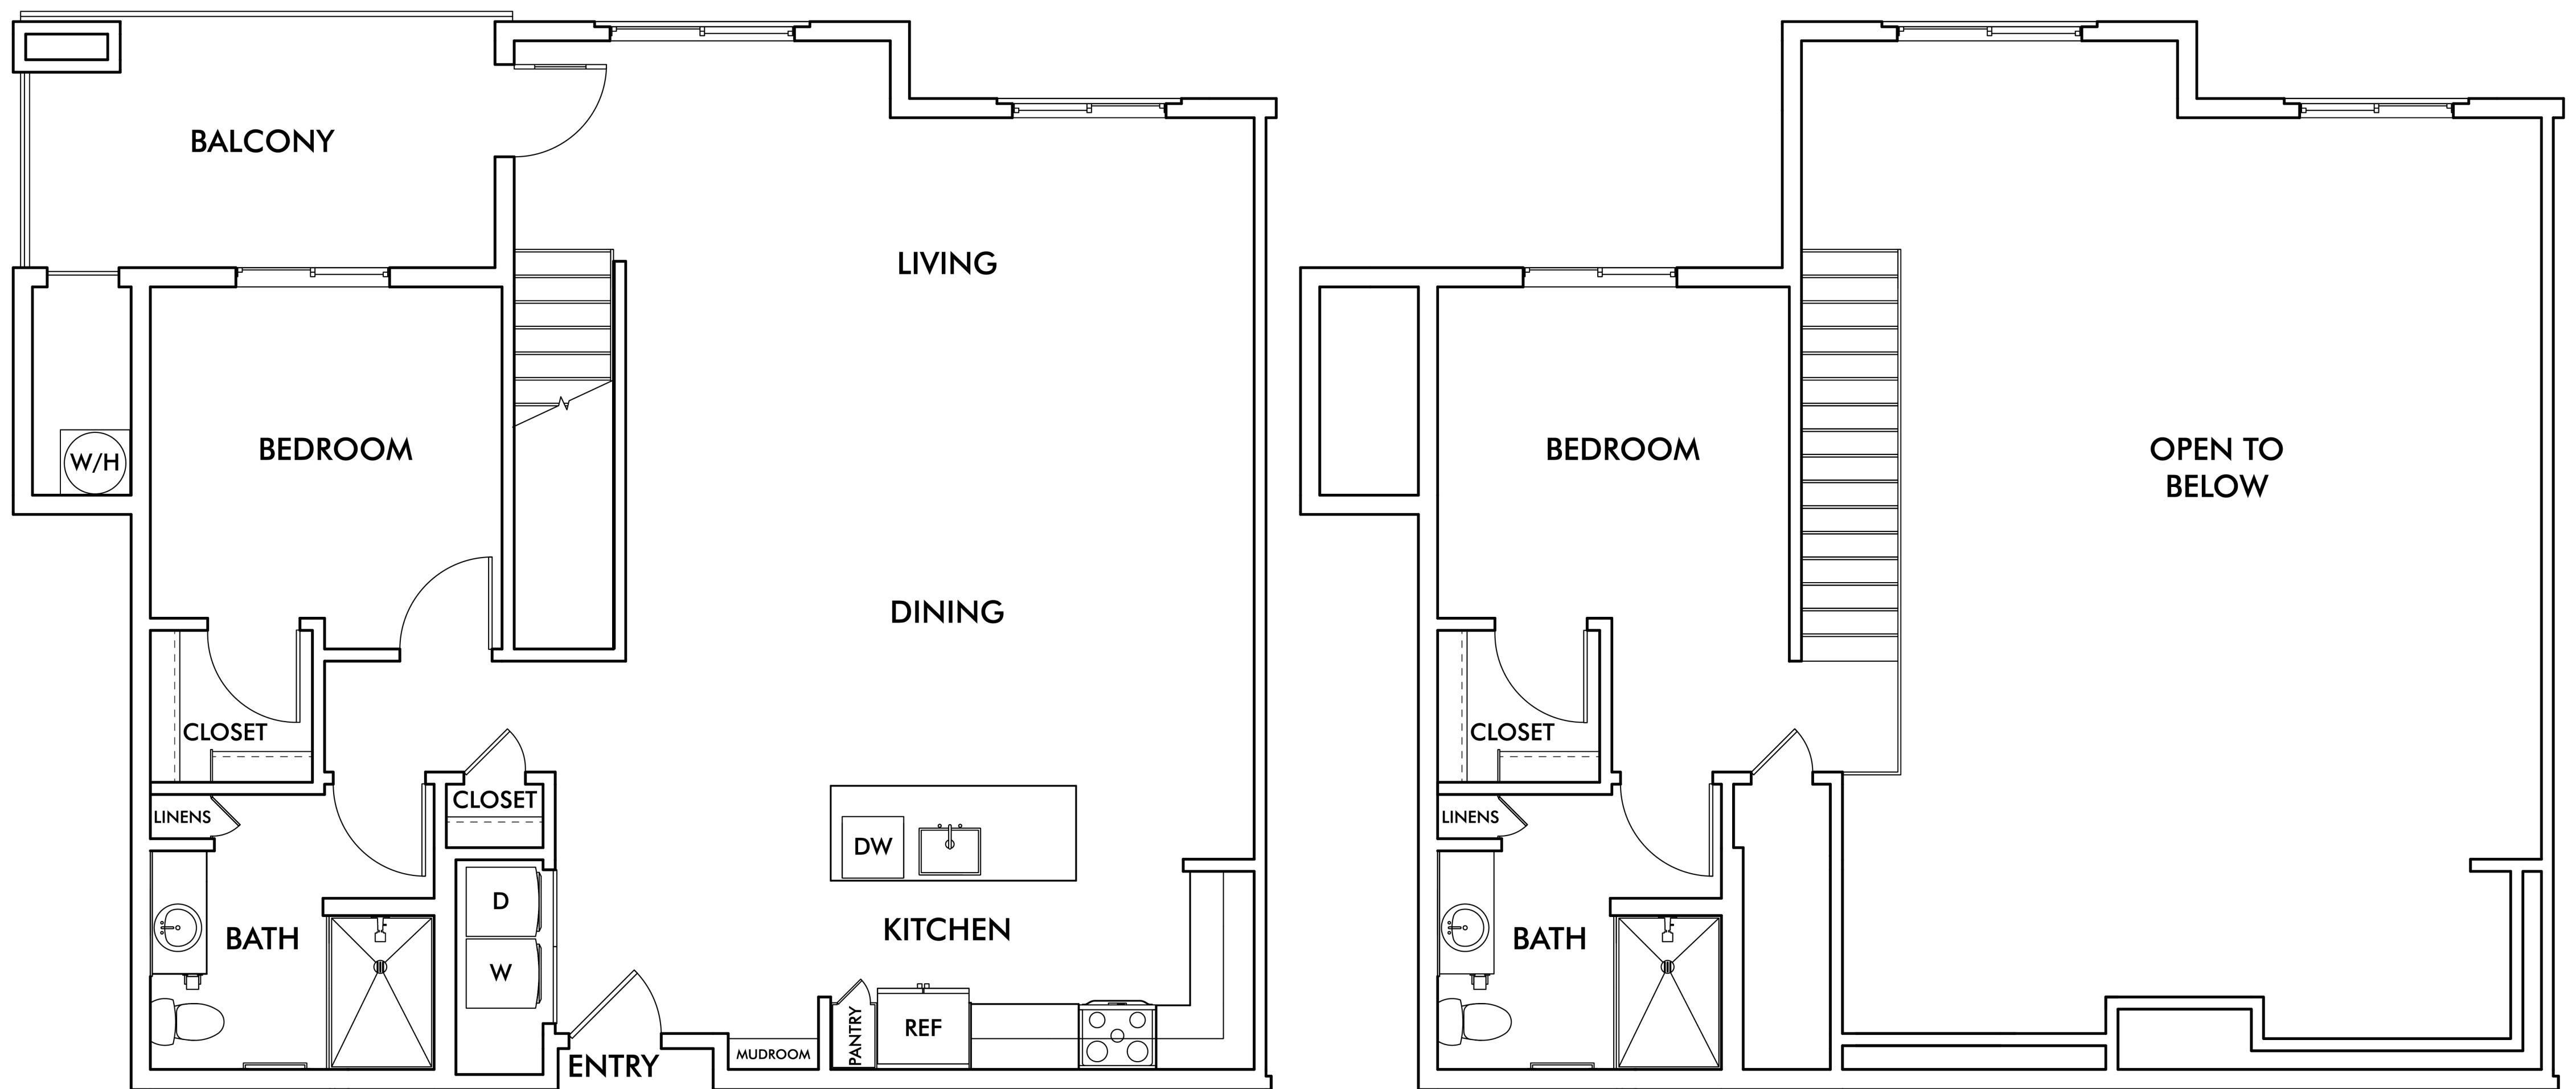

BROADSTONE WESTGATE

CHLOE

2 bedroom | 2 bath | 1512 sq. ft

unit _____ price _____

*Floor plan may have variation

GREYSTAR™