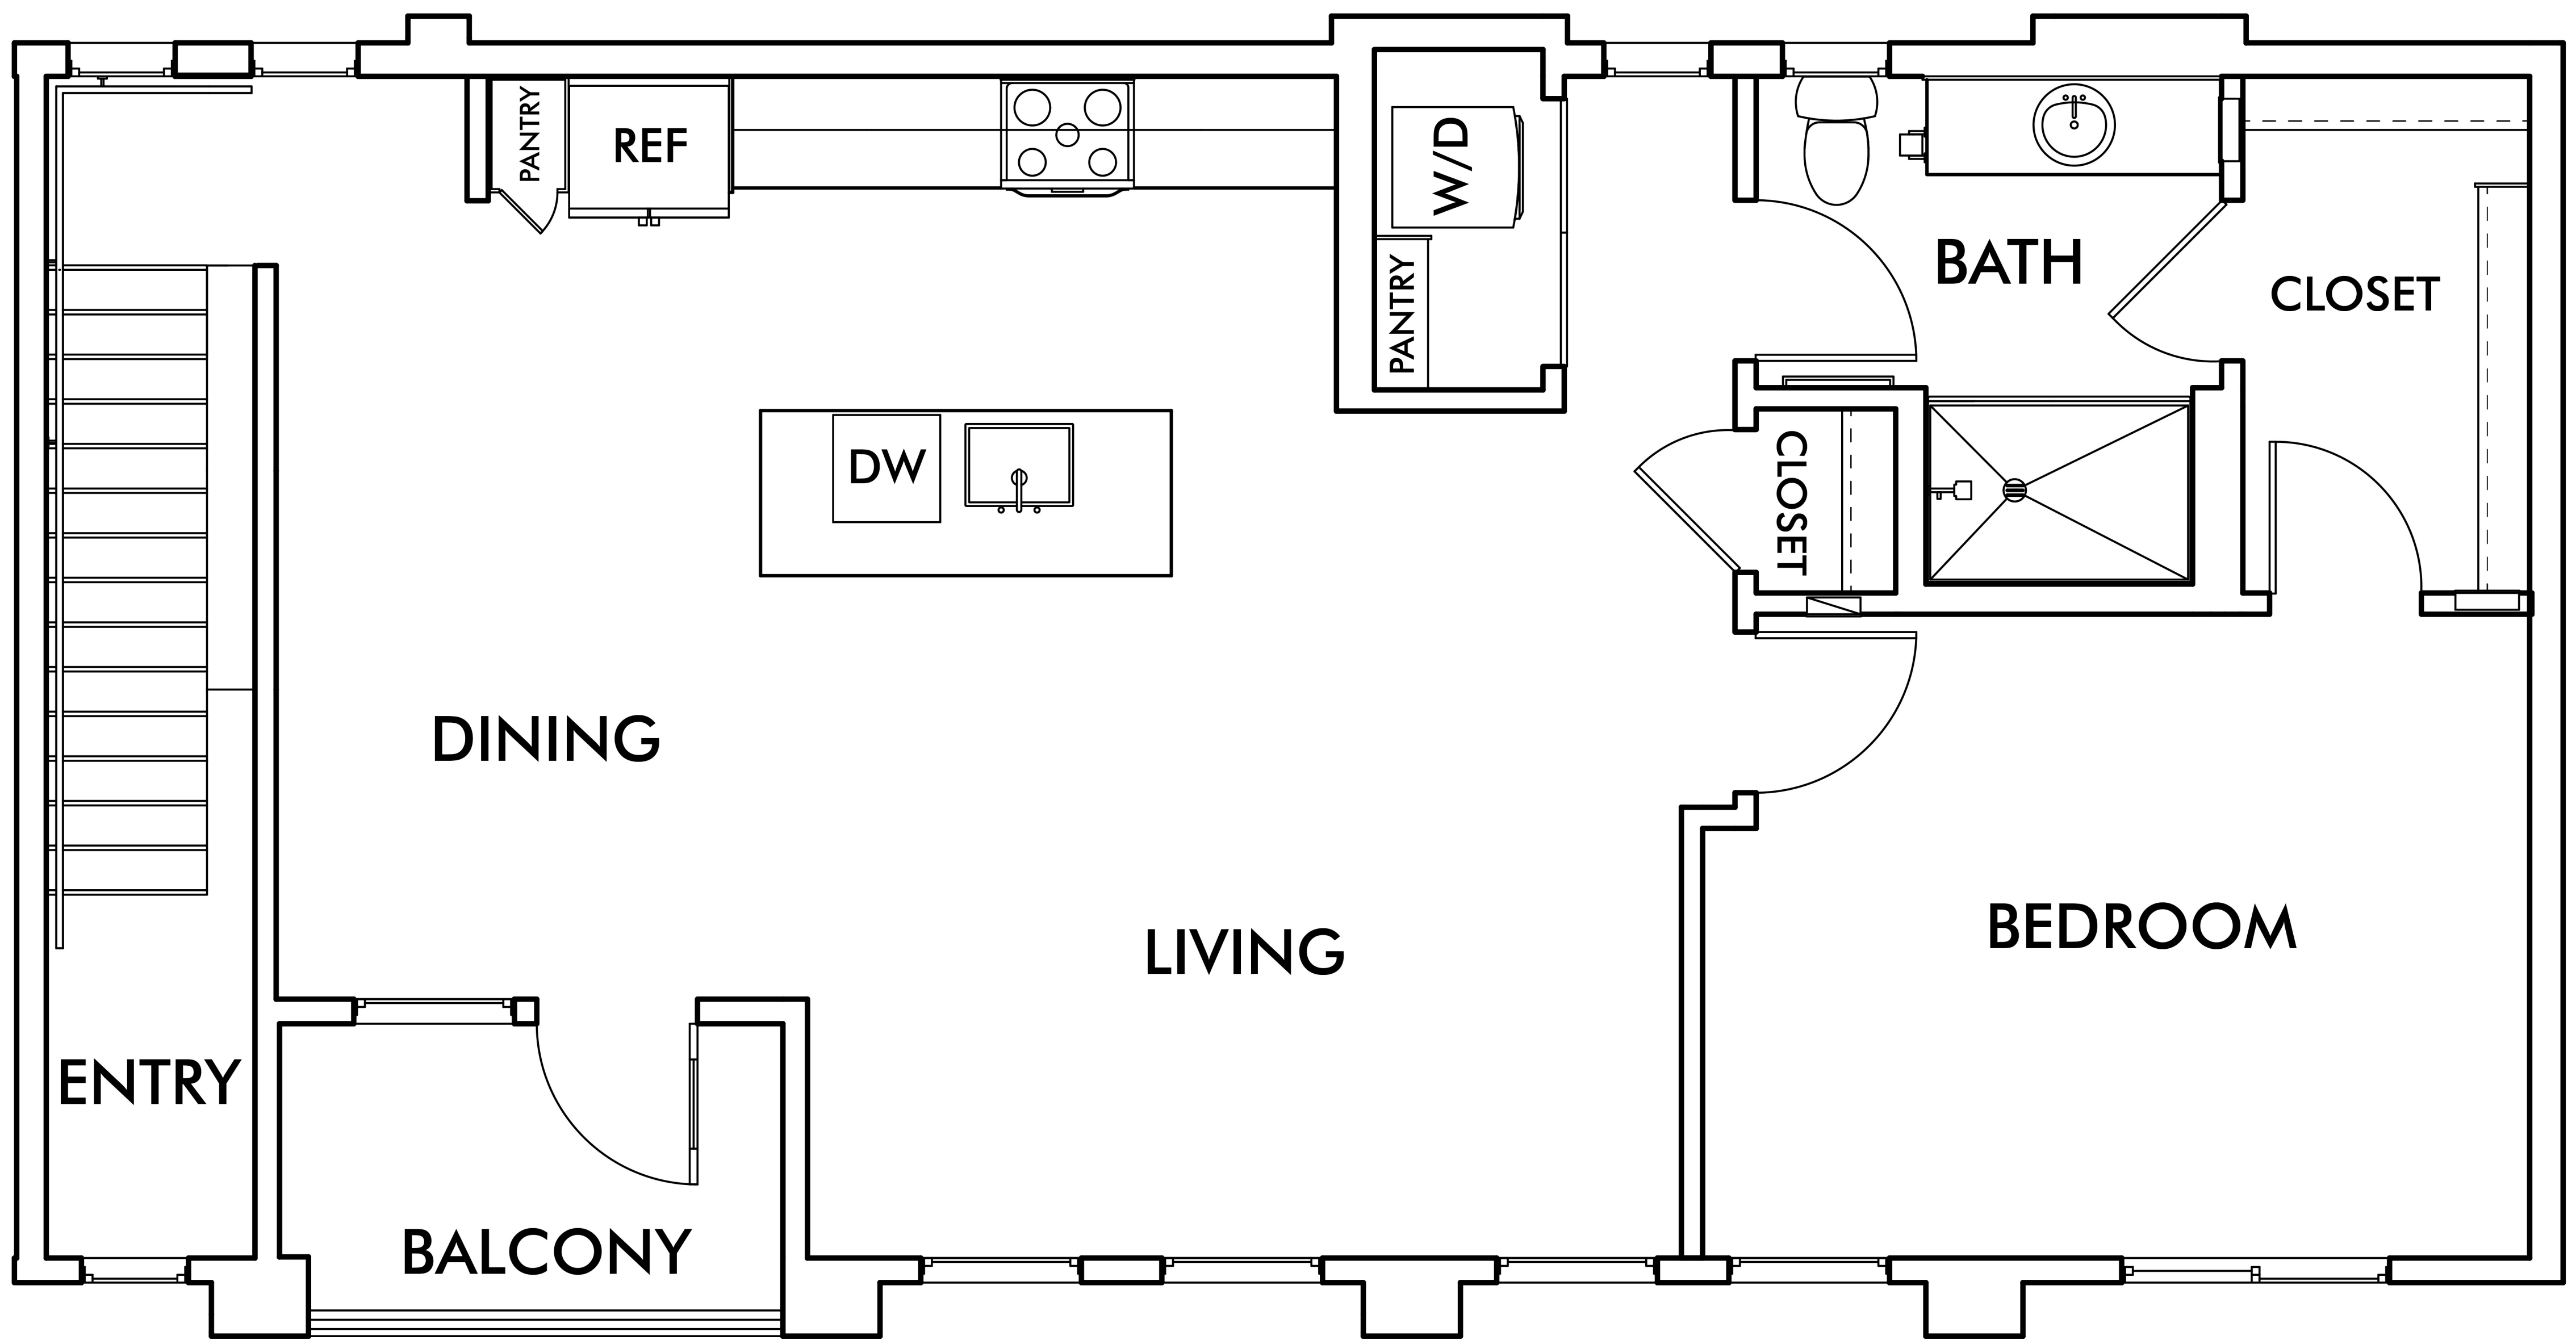

BROADSTONE WESTGATE

MURRAY

1 bedroom | 1 bath | 1055 sq. ft

unit _____ price _____

*Floor plan may have variation

GREYSTAR™